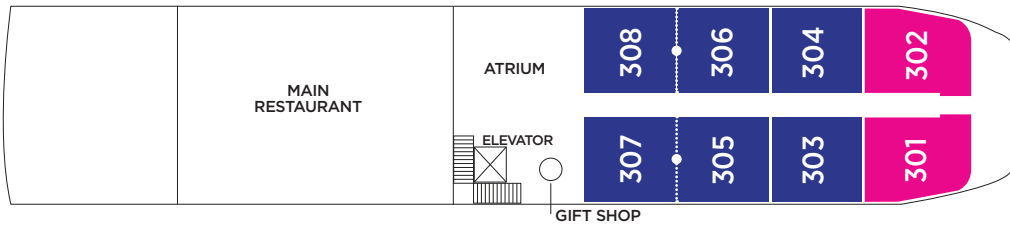

AMADAHLIA

Technical Data

Re-constructed: 2021
Length: 236 ft.
Width: 43 ft.
Crew: 62
Suites: 16
Staterooms: 18
Passengers: 68
Registry: Egypt

Sun Deck

Jasmine Deck

Lily Deck

Lotus Deck

Acacia Deck

Ship deck plans subject to change.

Grand Suite	Lily Deck French & Outside Balcony - 430 sq. ft.
Master Suite	Lotus Deck French Balcony - 400 sq. ft.
SA Suite	Lily Deck French & Outside Balcony - 370 sq. ft.
SB Suite	Lotus Deck French & Outside Balcony - 370 sq. ft.
Cat. C	Lotus Deck French Balcony - 226 sq. ft.
Cat. D	Acacia Deck Fixed Window - 194 sq. ft.
Cat. E	Acacia Deck Fixed Window - 194 sq. ft.

.....●..... Staterooms separated by a dotted line become connected by request.