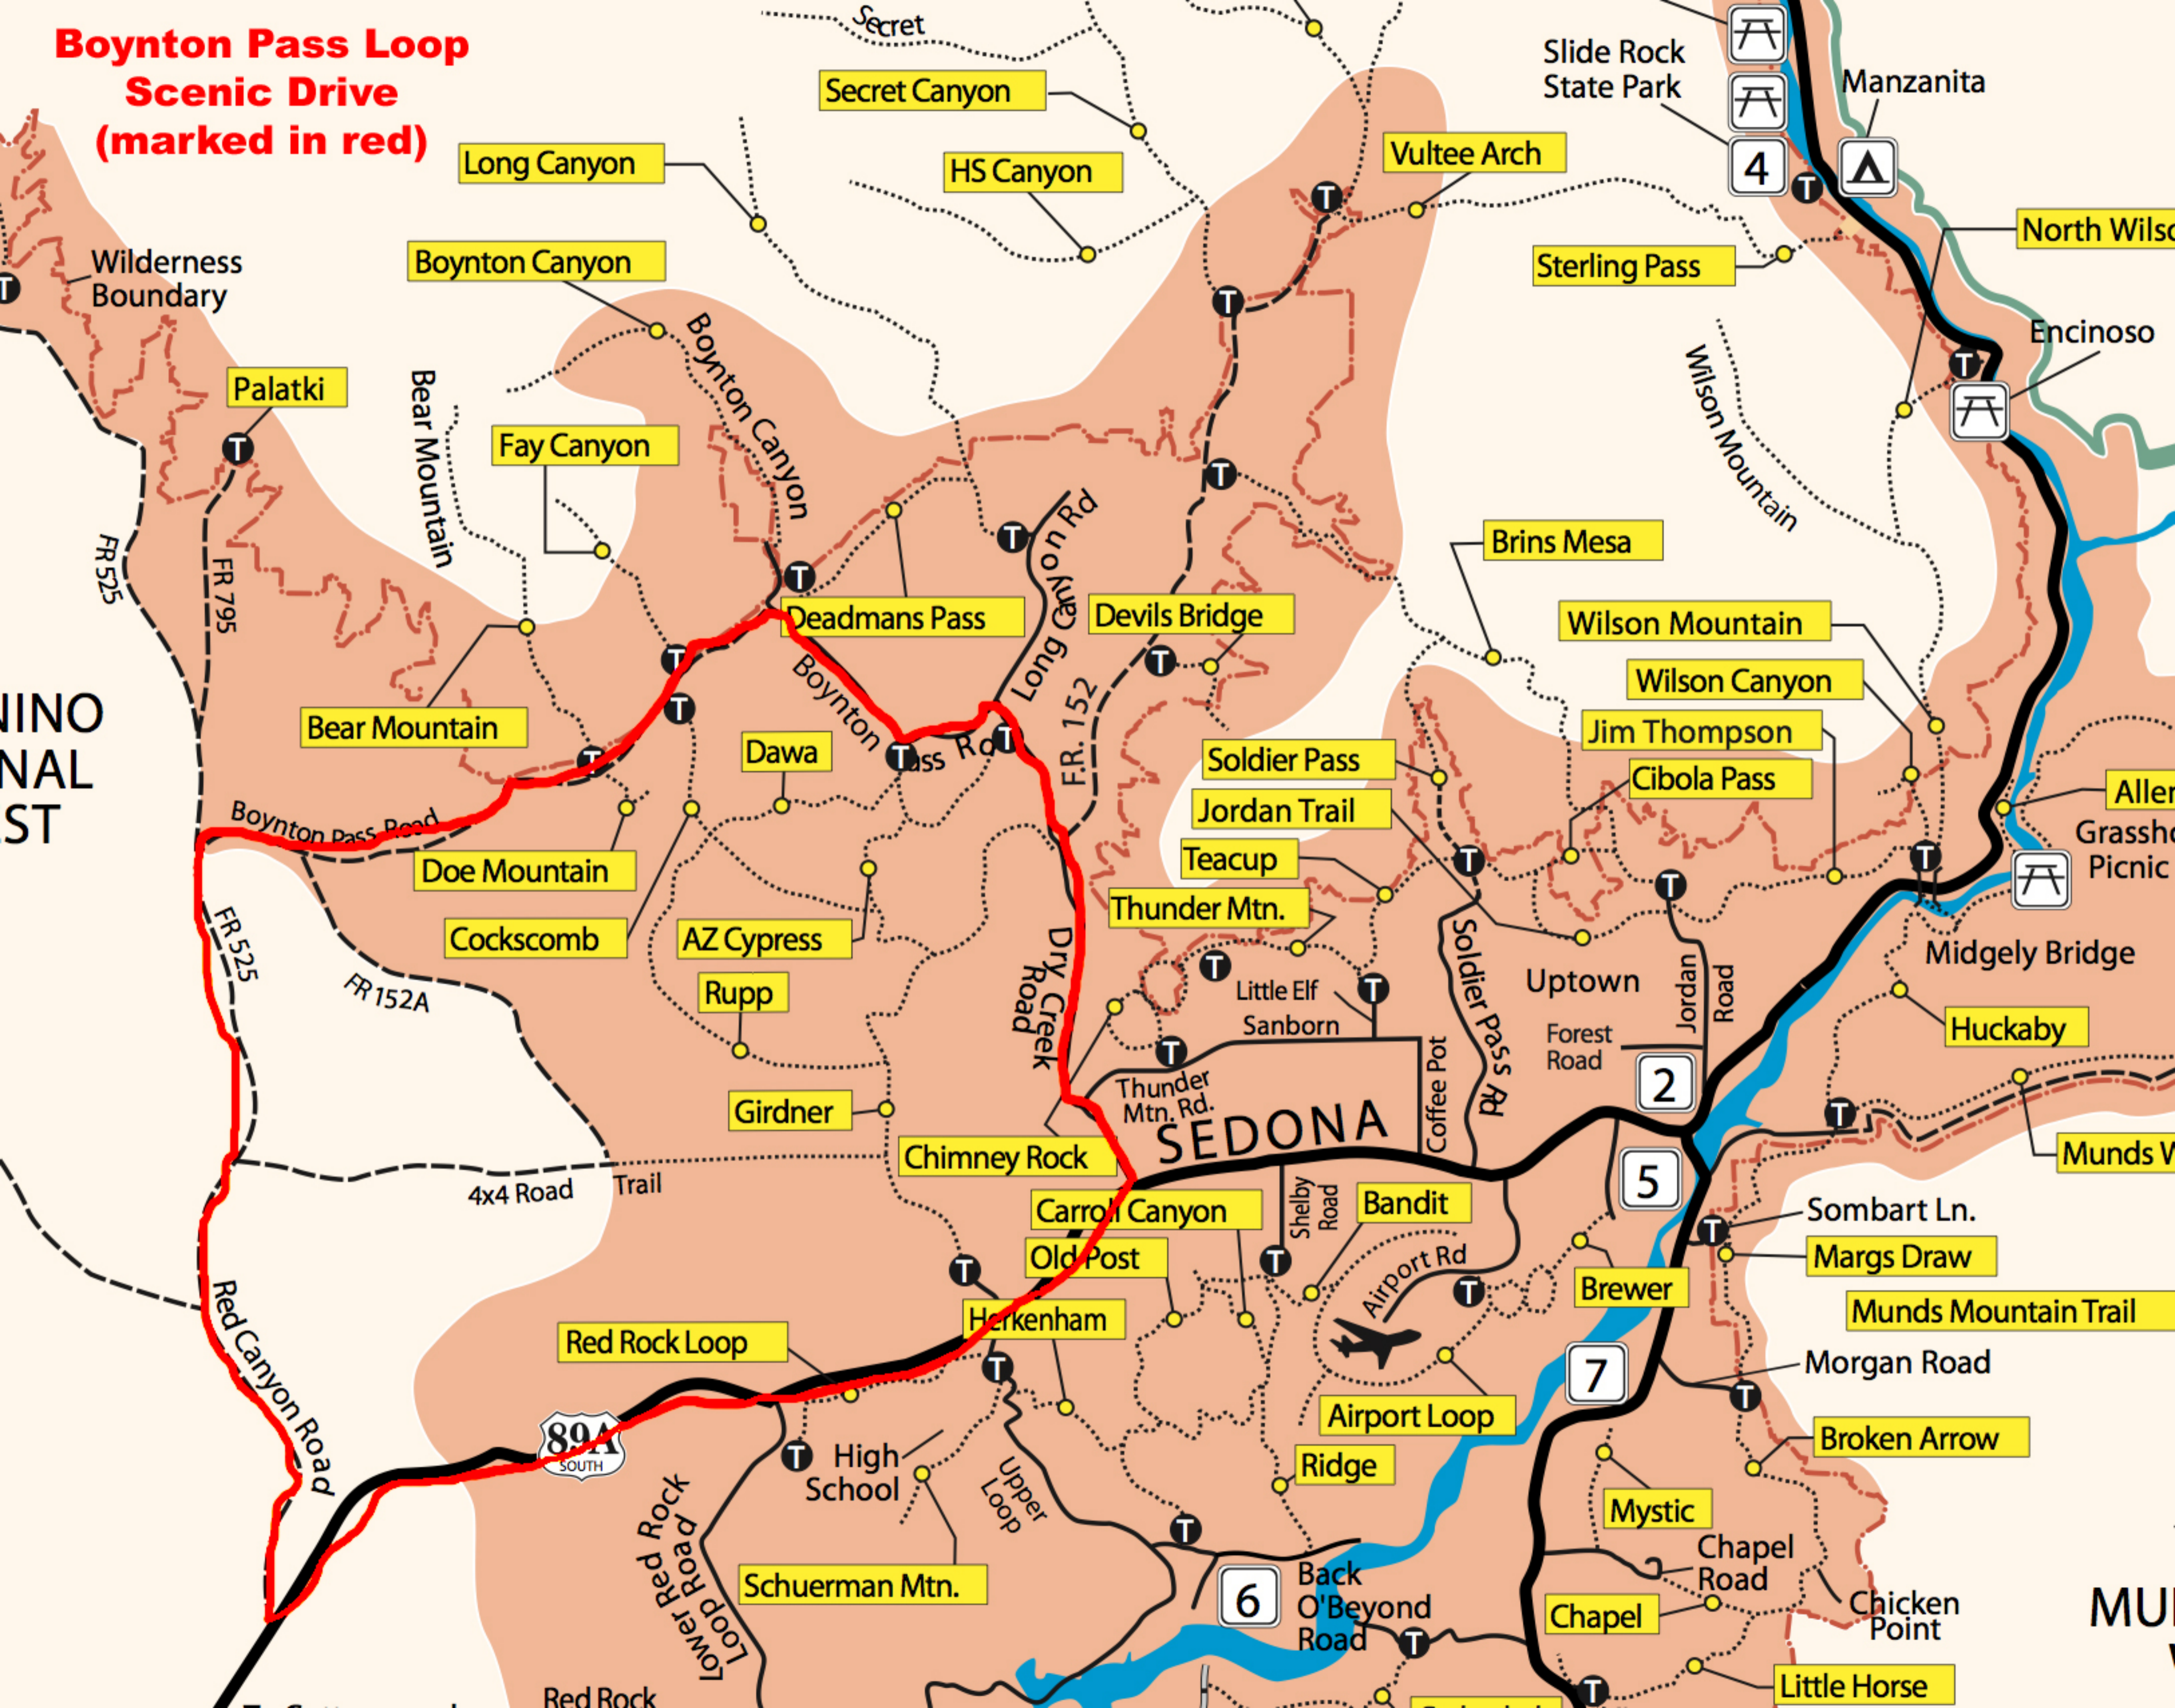

**Boynton Pass Loop
Scenic Drive
(marked in red)**

Secret Canyon

HS Canyon

Vultee Arch

Slide Rock State Park

Manzanita

Long Canyon

Boynton Canyon

Sterling Pass

North Wilson

Wilderness Boundary

Palatki

Fay Canyon

Bear Mountain

Deadmans Pass

Devils Bridge

Brins Mesa

Wilson Mountain

Wilson Canyon

Jim Thompson

Cibola Pass

Bear Mountain

Dawa

Soldier Pass

Boynton Pass Road

FR 152A

Dry Creek Road

Chimney Rock

Carroll Canyon

Old Post

Bandit

2